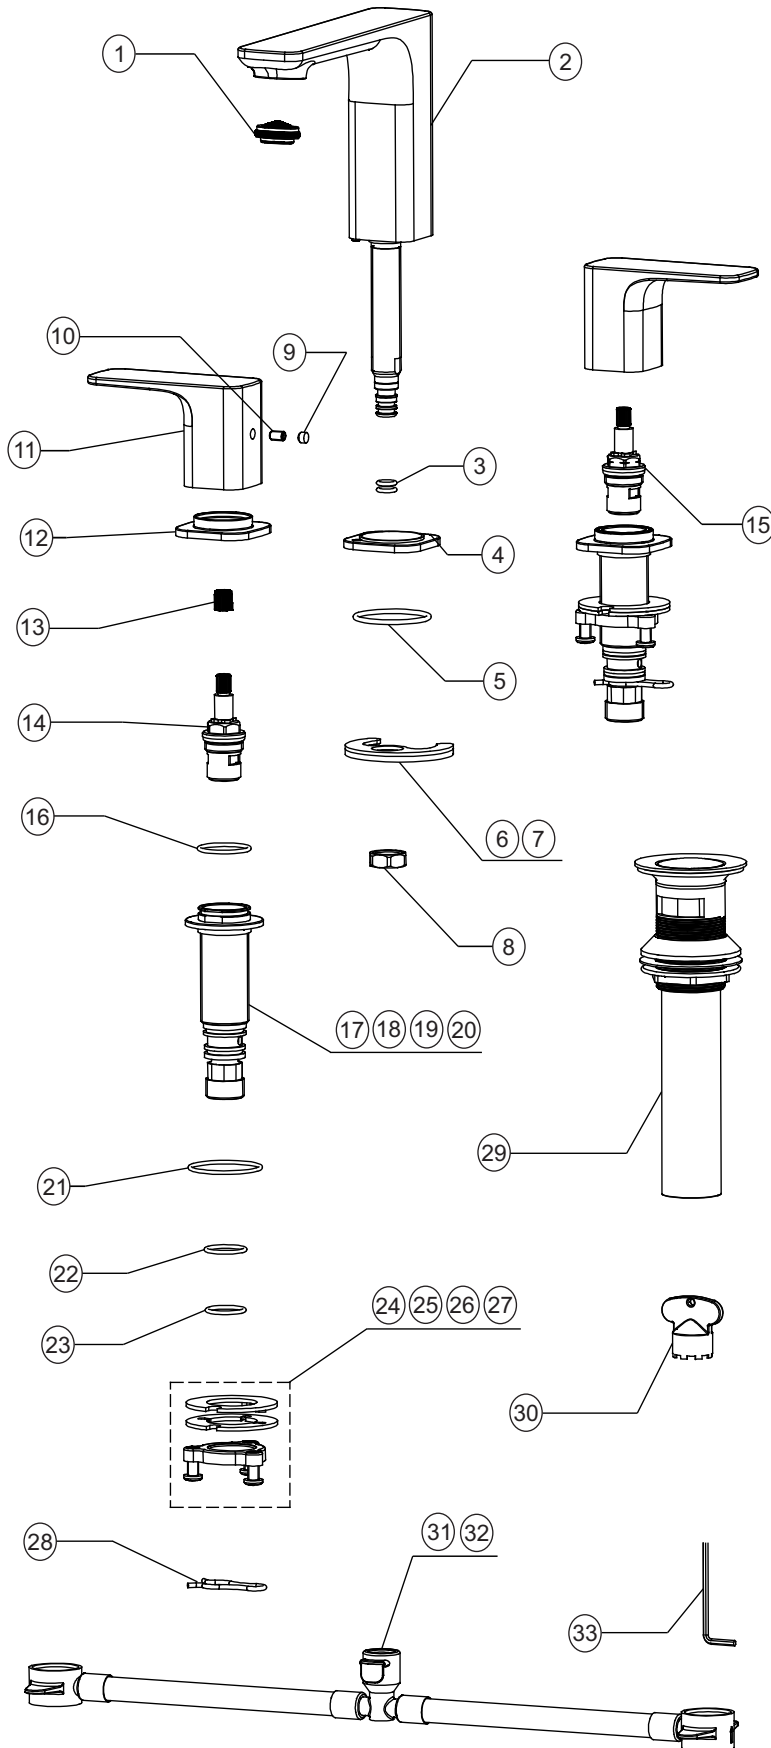

Parts Breakdown

BA-330-03

Widespread Bathroom Faucet

No.	Description	Quantity
1	Aerator	1
2	Body	1
3	O-ring	1
4	Base	1
5	O-ring	1
6	Washer	1
7	Gasket	1
8	Bonnet Nut	1
9	Button	2
10	Set Screw	2
11	Handle	2
12	Base	2
13	Spline	2
14	Valve (Hot)	1
15	Valve (Cold)	1
16	O-ring	2
17	Nut	2
18	Inlet Tube	2
19	O-ring	2
20	Tee-way	2
21	O-ring	2
22	O-ring	2
23	O-ring	2
24	Washer	2
25	Gasket	2
26	Mounting Nut	2
27	Screw	6
28	Clip	2
29	Pop Up Waste	1
30	Wrench	1
31	Quick Connect Hose	1
32	Quick Connector	1
33	Hex Key	1
34	Flexible Hose	1
35	Flexible Hose	1